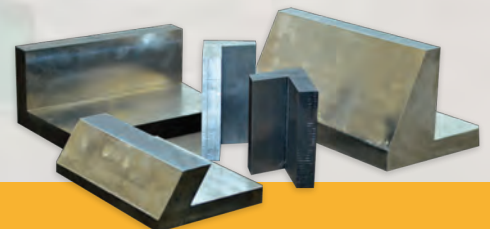

PRODUCTS

- **15-5PH** AMS5659, AMS5862, BMS7-240
- **17-4PH** AMS5643, AMS5604
- **13-8MO** AMS5629, AMS5864, DMS2100
- **13-8 SUPERTOUGH** AMS5934
- **A286** AMS5726, AMS5731, AMS5732, AMS5737,
- **440C** AMS5853 AMS5630, AMS5880
- **440C** VAR AMS5618
- **416T** (RC 26-32) AMS5610, ASTM-A-582 Cond. T
- **Cronidur 30** AMS5898
- **Nitronic 50** AMS5764
- **Nitronic 60** AMS5848
- **420 ESR** AMS5621
- **321/321H** AMS5645
- **347/347H** AMS5646
- **4340 VAR** AMS6414, BMS7-28
- **300M (4340 VAR)** AMS6417, BMS7-26
- **4330M VAR** AMS6411, BMS7-122,
- **52100 VAR** BMS7-27 AMS6444
- **9310 VAR** AMS6265
- **HY-TUF** AMS6425
- **HP9-4-30** AMS6526, BMS7-182
- **MP35N** AMS5844
- **MP159** AMS5842
- **L-605** AMS5759
- **625** AMS5666
- **718** AMS5662

Exclusive North American Distribution for Cronidur 30 Products